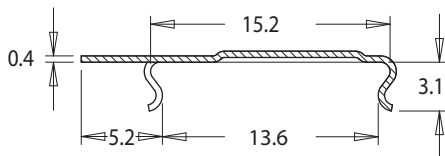

# RM8

Mounting clip with earth pin: high clamping force	
Clip material	Steel
Clip plating	Tin (Sn)
Solderability	"IEC 60 068-2-20", Part 2, Test Ta , method 1
Part No.	RM08CLIPEM-02

Dimensions in millimetres