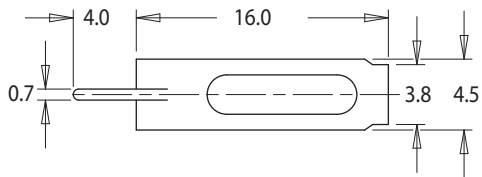

# RM8

Mounting clip with earth pin: high clamping force	
Clip material	Steel
Clip plating	Tin (Sn)
Solderability	"IEC 60 068-2-20", Part 2, Test Ta , method 1
Part No.	RM08CLIPEM-02

Dimensions in millimetres